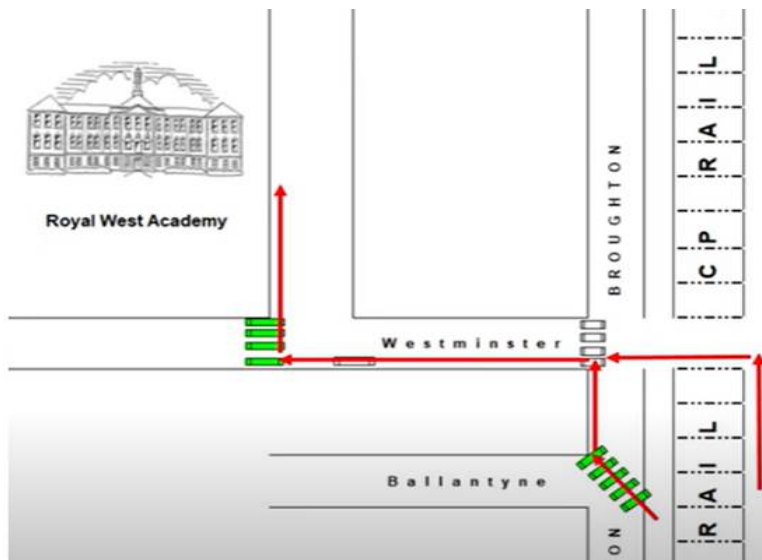

The Smiley board with the most positive messages wins a prize.

“There is always a reason to smile, you can find it!”

SET BUILDING- ECA opportunity!!

If you are interested in getting involved in set building and helping out with the RWA musical, please sign up on the sheet posted outside room 216, near the Musical Bulletin Board. See Mr. Bateman for details.

IMPORTANT Announcement

Due to the construction on Westminster, safe pedestrian crossing is even more important. RWA received a reminder from the local police that **students will receive tickets if they are caught crossing anywhere other than at a designated pedestrian crossing**. A second reminder from the police is to **cross Westminster at Ainslie South in the morning NOT at Broughton** (see diagram). Please be vigilant, cautious, and respectful.