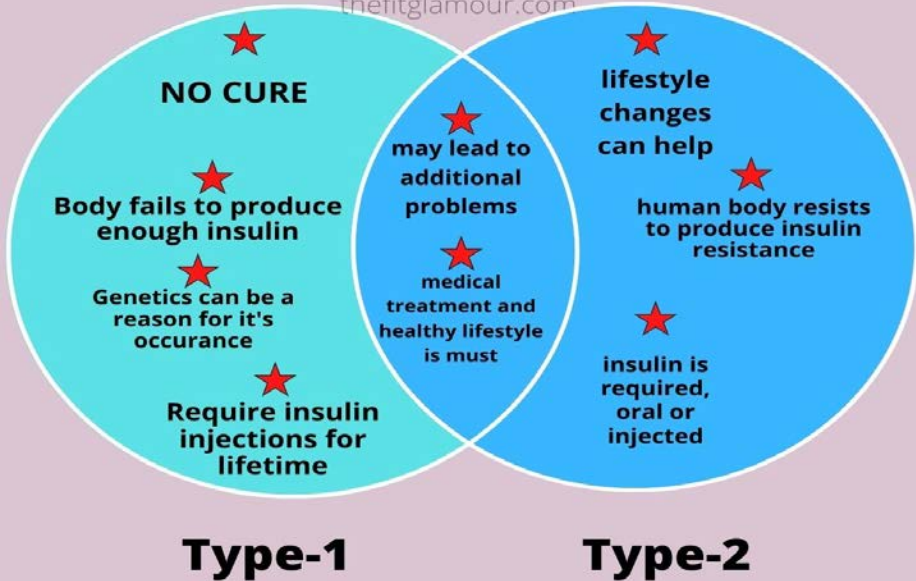

Royal West Academy

Student Bulletin

TYPE 1 V/S TYPE 2 DIABETES

thefitglamour.com

UPCOMING EVENTS

- November 17 - Parent-Teacher night
- November 18 - Ped Day
- November 21 - 25 - MindPop Science
- November 24 - Sec 1 Arts rotation ends
- November 25 - Sec 1 Arts Rotation begins
- December 2 - Board Ped day
- December 5-9 - Tyndale Week
- December 7-9 - Black out Days

When you have diabetes, there is no particular meal plan you have to follow. But you should try and fill your body with healthy choices—paying attention to portion sizes and meal scheduling—to help keep your blood sugar levels in check.